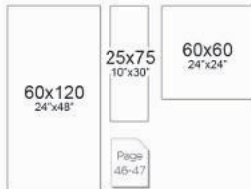

Ebatlar / Sizes

600X60RIO06PAR GP FP
60x60 Kahve Tam Parlak Rektifiyeli
Brown Full Polish Rectified

600X60RIO48PAR GP FP
60x60 Fildisi Tam Parlak Rektifiyeli
Ivory Full Polish Rectified

600X60RIO19PAR GP FP
60x60 Antrasit Tam Parlak Rektifiyeli
Anthracite Full Polish Rectified

45X45
18"x18"

450X450RIO26 F G
45x45 Parlak Kahve
Glossy Brown

450X450RIO38 F G
45x45 Parlak Fildisi
Glossy Ivory

450X450RIO29 F G
45x45 Parlak Antrasit
Glossy Anthracite