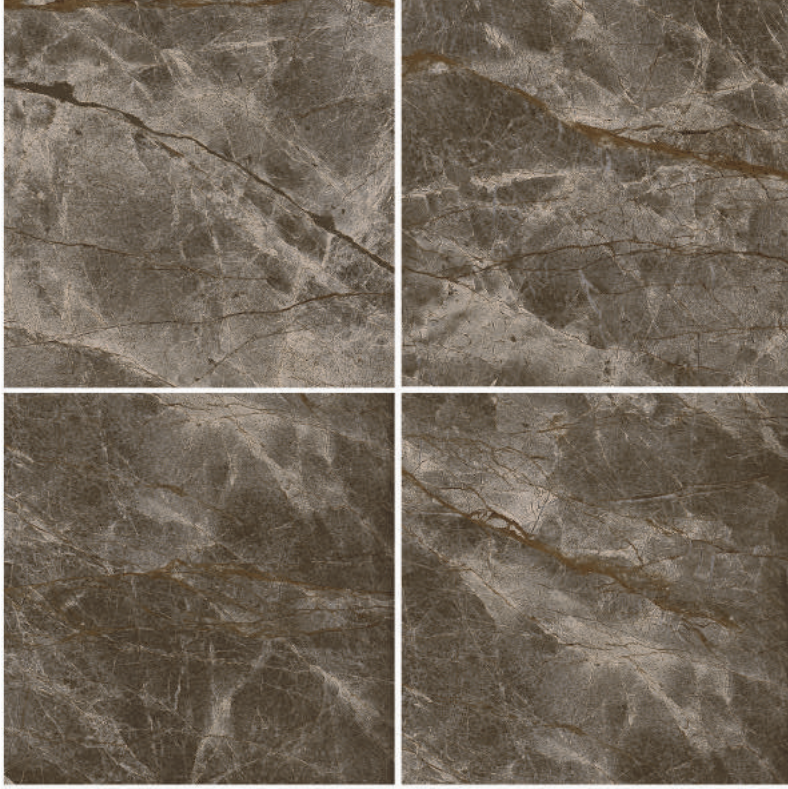

Arizona

600X600AZR06PAR
60x60 Tam Parlak Kahve Rek.
Full Polish Brown Rec.